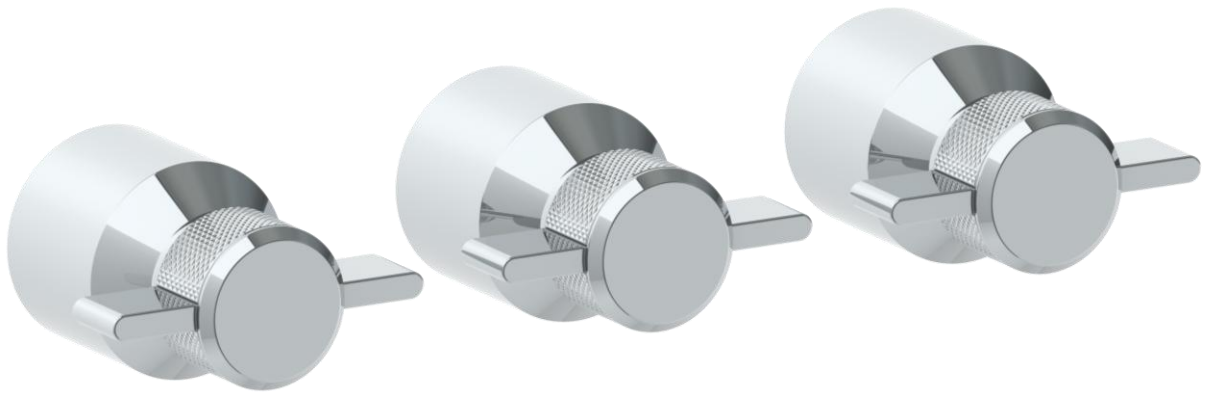

25-WTR3-IN16

Wall Mounted 3-Valve Shower Trim
Includes Alignment Kit
Requires SS-503 concealed rough

WATERMARK DESIGNS 12/13/2018

350 Dewitt Ave Brooklyn NY 11207 USA T 718 257 2800 F 718 257 2144 info@watermark-designs.com

25-WTR-IN14

Wall Mounted Trim with Alignment Kit

For use with SS-TS200-H, SS-TS150-C, SS-TS150-H, SS-WD2, SS-WD3, SS-VCWD2, or SS-VCWD3 concealed rough