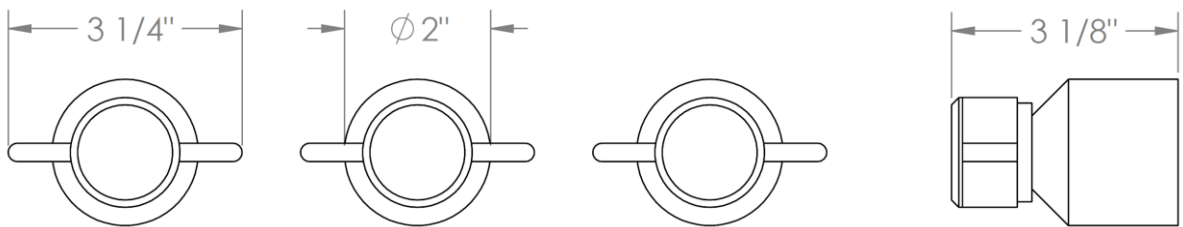

25-WTR3-IN16

Wall Mounted 3-Valve Shower Trim
Includes Alignment Kit
Requires SS-503 concealed rough

WATERMARK DESIGNS 12/13/2018

350 Dewitt Ave Brooklyn NY 11207 USA T 718 257 2800 F 718 257 2144 info@watermark-designs.com

25-WTR-IN14

Wall Mounted Trim with Alignment Kit

For use with SS-TS200-H, SS-TS150-C, SS-TS150-H, SS-WD2, SS-WD3, SS-VCWD2, or SS-VCWD3 concealed rough